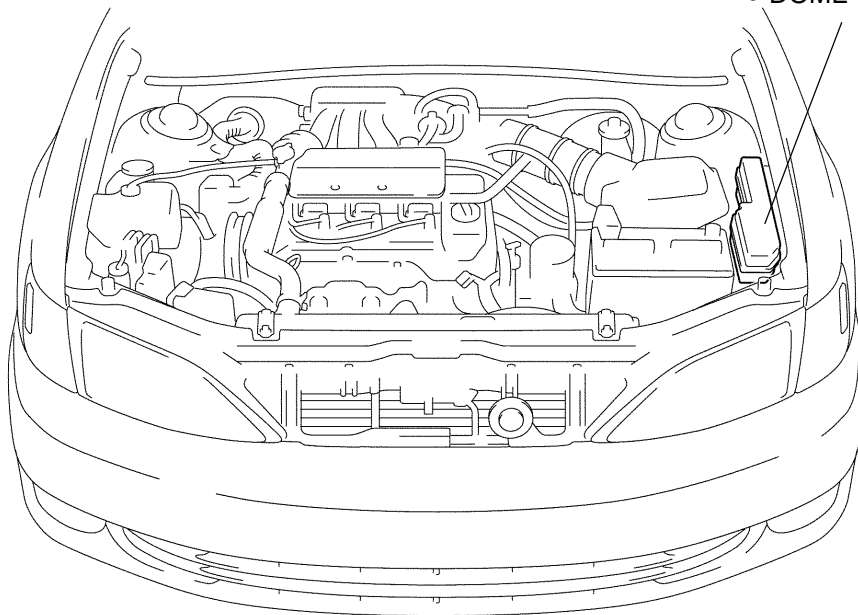

# LOCATION

- Engine Room Junction Block
- ECU-B Fuse
- DOME Fuse

Grage Door Opener Switch  
(in visor)

P

109556